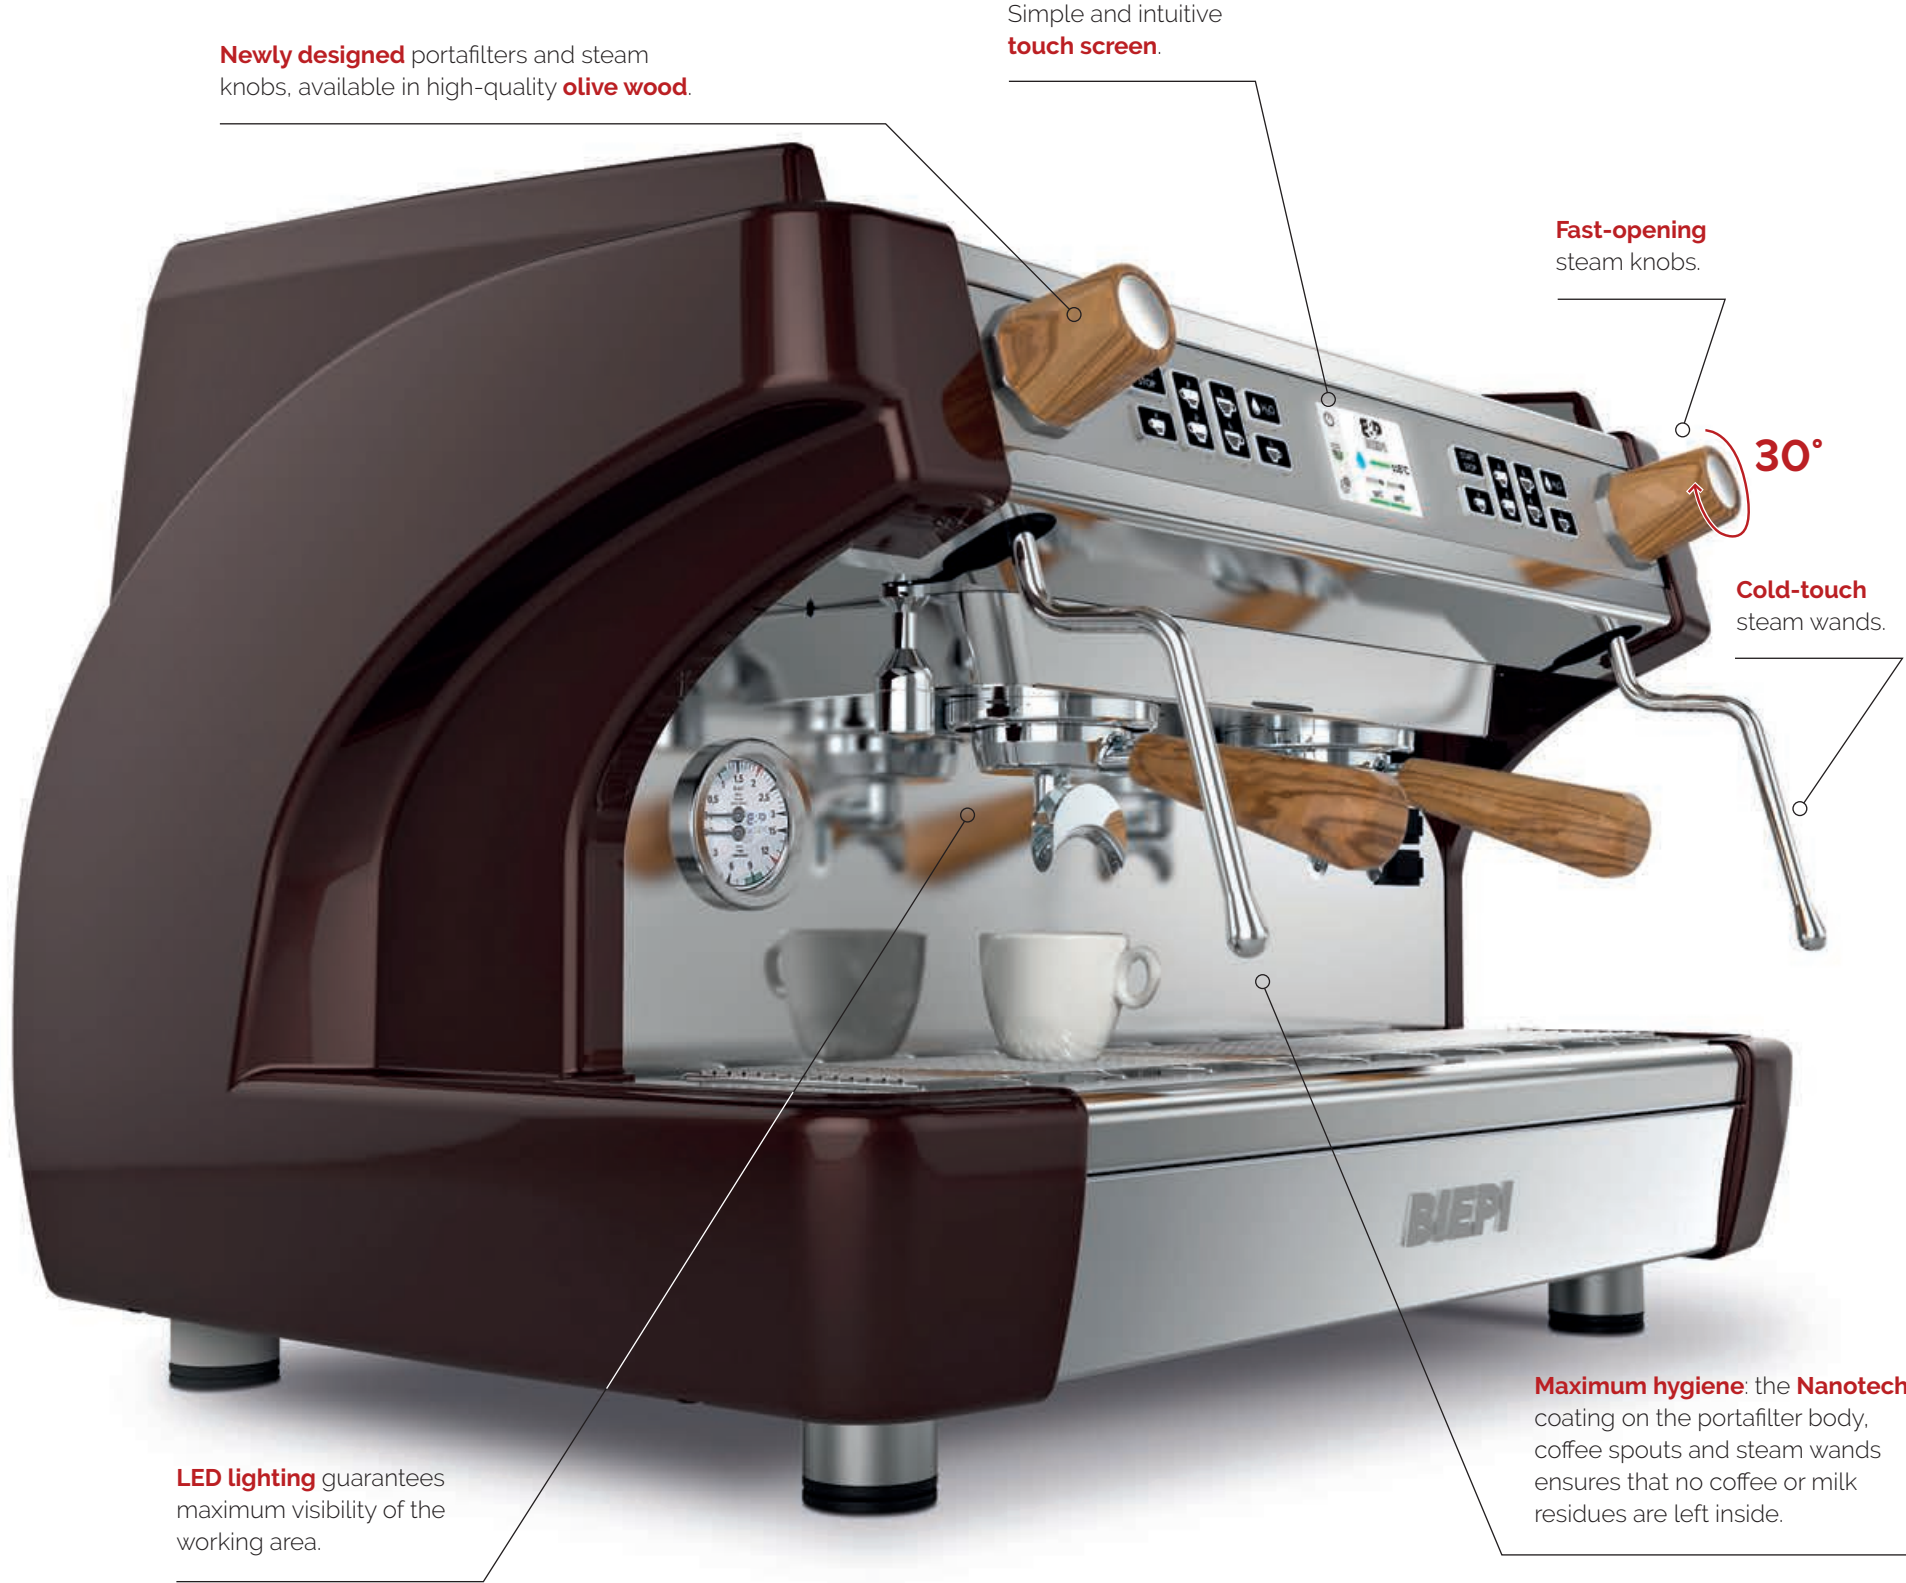

2 GROUP - WHITE | BLACK | RED | GREY | BROWN / STAINLESS STEEL

3 GROUP - WHITE | BLACK | RED | GREY | BROWN / STAINLESS STEEL

**Optional Extras:**  
• Olive Wood portafilter grip  
and steam knobs (applicable  
to brown model only)

# MC-1 BARISTA PRO

The energy saving and high performance technology of the MC-1 Barista Pro is specifically designed for you to get the most out of your espresso machine, ensuring any blend of coffee is brewed to perfection time and time again.

LED lighting guarantees maximum visibility of the working area.

2 GROUP

Dimensions	75.5 x 58.6 x 53 cm	Boiler capacity	12 L
Weight	65Kg	Steam wands	2
Voltage	240V - 50Hz	Hot water doses	2
Power	3000 or 4000W		

3 GROUP

Dimensions	96.5 x 58.5 x 53 cm	Boiler capacity	17 L
Weight	78Kg	Steam wands	2
Voltage	240V - 50Hz	Hot water doses	3
Power	5365W		

Machine comes with high groups as standard. Customising available.